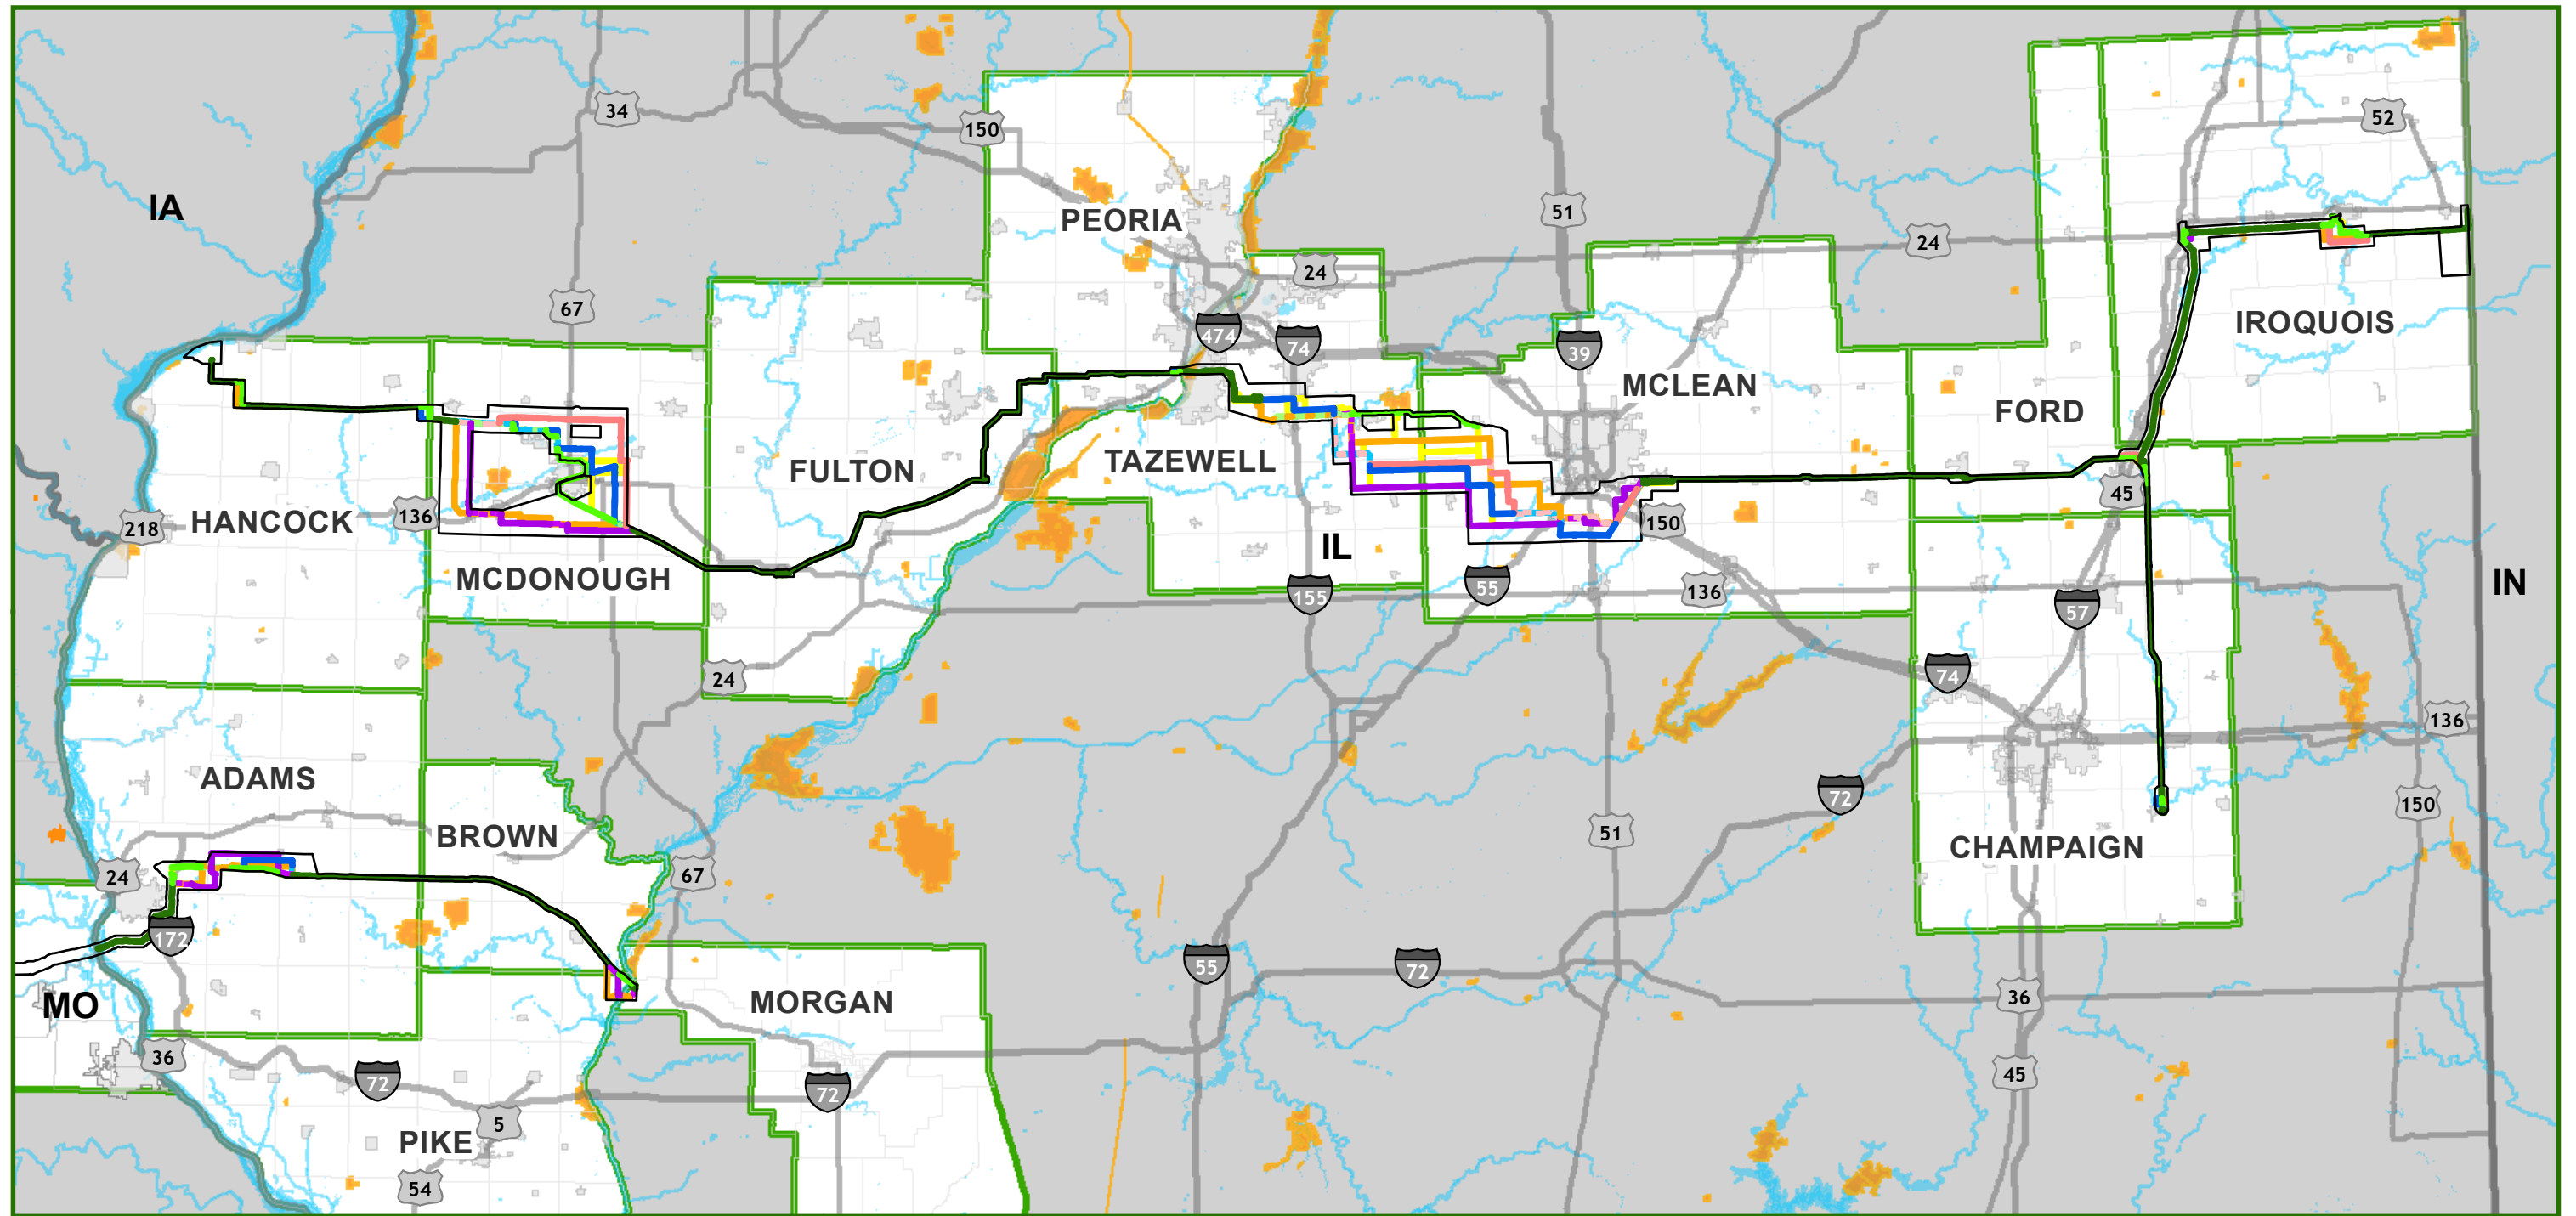

CENTRAL ILLINOIS GRID TRANSFORMATION PROGRAM

DISCLAIMER: The information provided on this map is for discussion purposes only. Ameren Transmission Company of Illinois (ATXI) and Ameren Illinois is not bound in any way to the representations reflected on this map. This map does not represent a final determination by Ameren Illinois and ATXI as to route selection, and Ameren Illinois and ATXI is not restricted or barred from modifying or deviating from the routes proposed, or considering new or different routes. Illinois Commerce Commission Staff or other parties may also propose new or modified routes. All routes are subject to change pending Illinois Commerce Commission approval.